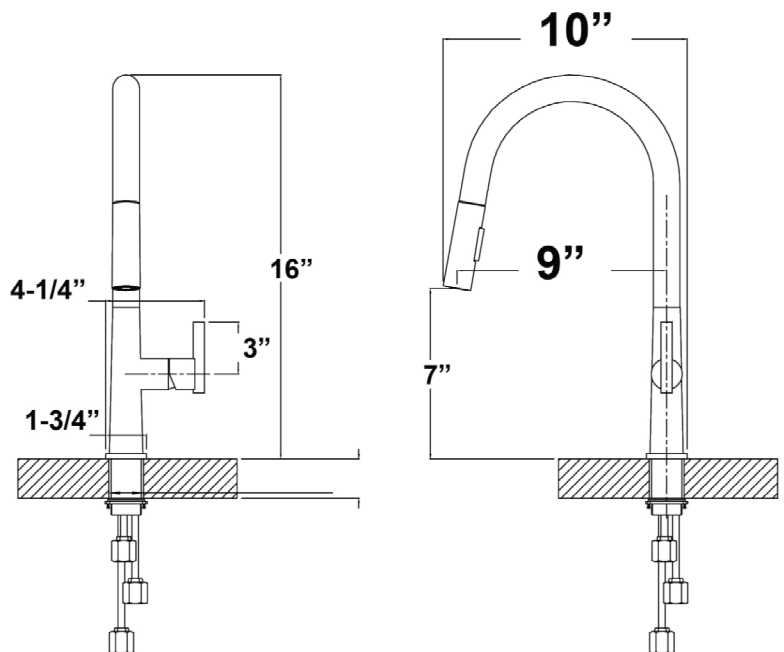

GYPSY PULL-DOWN KITCHEN FAUCET

Cat. No.
KFS432

W: 4-1/4"
D: 10"
H: 16"

Features:

- ▶ Constructed of solid brass
- ▶ Pull down spray
- ▶ Spray head has two functions
- ▶ Includes 2 flexible hoses
- ▶ Hoses have 3/8" female connectors
- ▶ Ceramic cartridge
- ▶ Height to spout: 7"
- ▶ Spout reach: 9"
- ▶ Flow rate is 1.8 GPM at 60 psi
- ▶ Cold hose length: 24", and Hot hose length: 22"
- ▶ Connection sprayer hose: 6"

Finishes:

MBRG Matte Black and Rose Gold

Dimensions of fixture are nominal and may vary. Dimensions and specifications subject to change without notice.